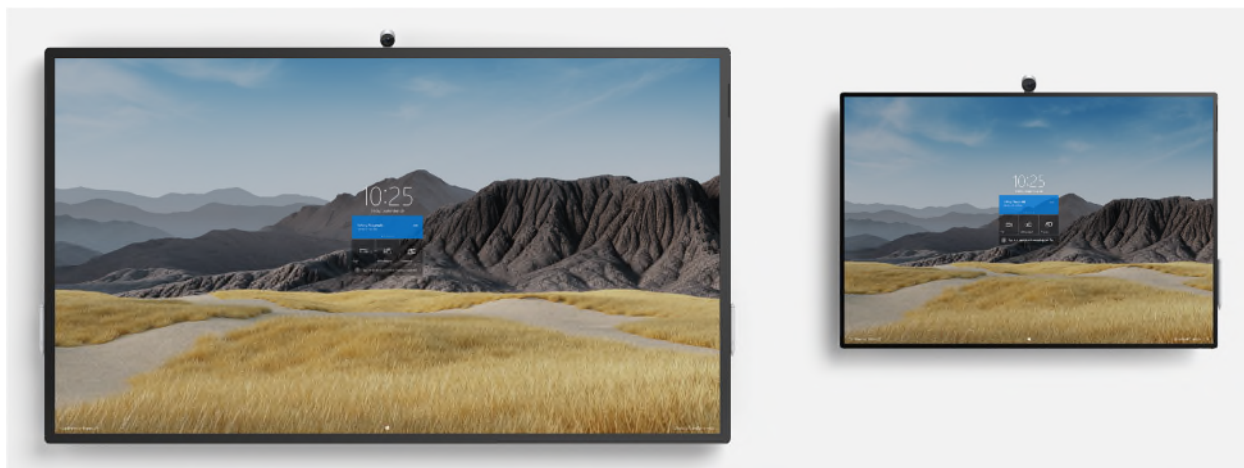

Microsoft Surface Hub 2S Family

Fact Sheet

September 2020

Surface Hub 2S 85" coming January 2021. Pre-release product shown; product and features subject to change and may vary by country/region. Products and features subject to regulatory certification/approval; actual sale and delivery is contingent on compliance with applicable requirements.

Enable teamwork anywhere with the Surface Hub 2S family of devices, a Microsoft Teams-certified meetings platform and modern collaborative canvas. Remote or in the same space, from an individual's office to the board room, Surface Hub 2S can bring people together wherever they work. Meet, move, and team without boundaries.

Teamwork anytime, anywhere. From small group brainstorming to big team meetings, find the right fit. Choose the size, audio and video accessories, and Windows OS¹ your teams need, whether they meet in smaller, intimate groups or large teams that need a robust, Microsoft Teams-certified experience. For teams on the move, relocate from one room to another when you use Surface Hub 2S with Steelcase Roam™ Mobile Stands.²